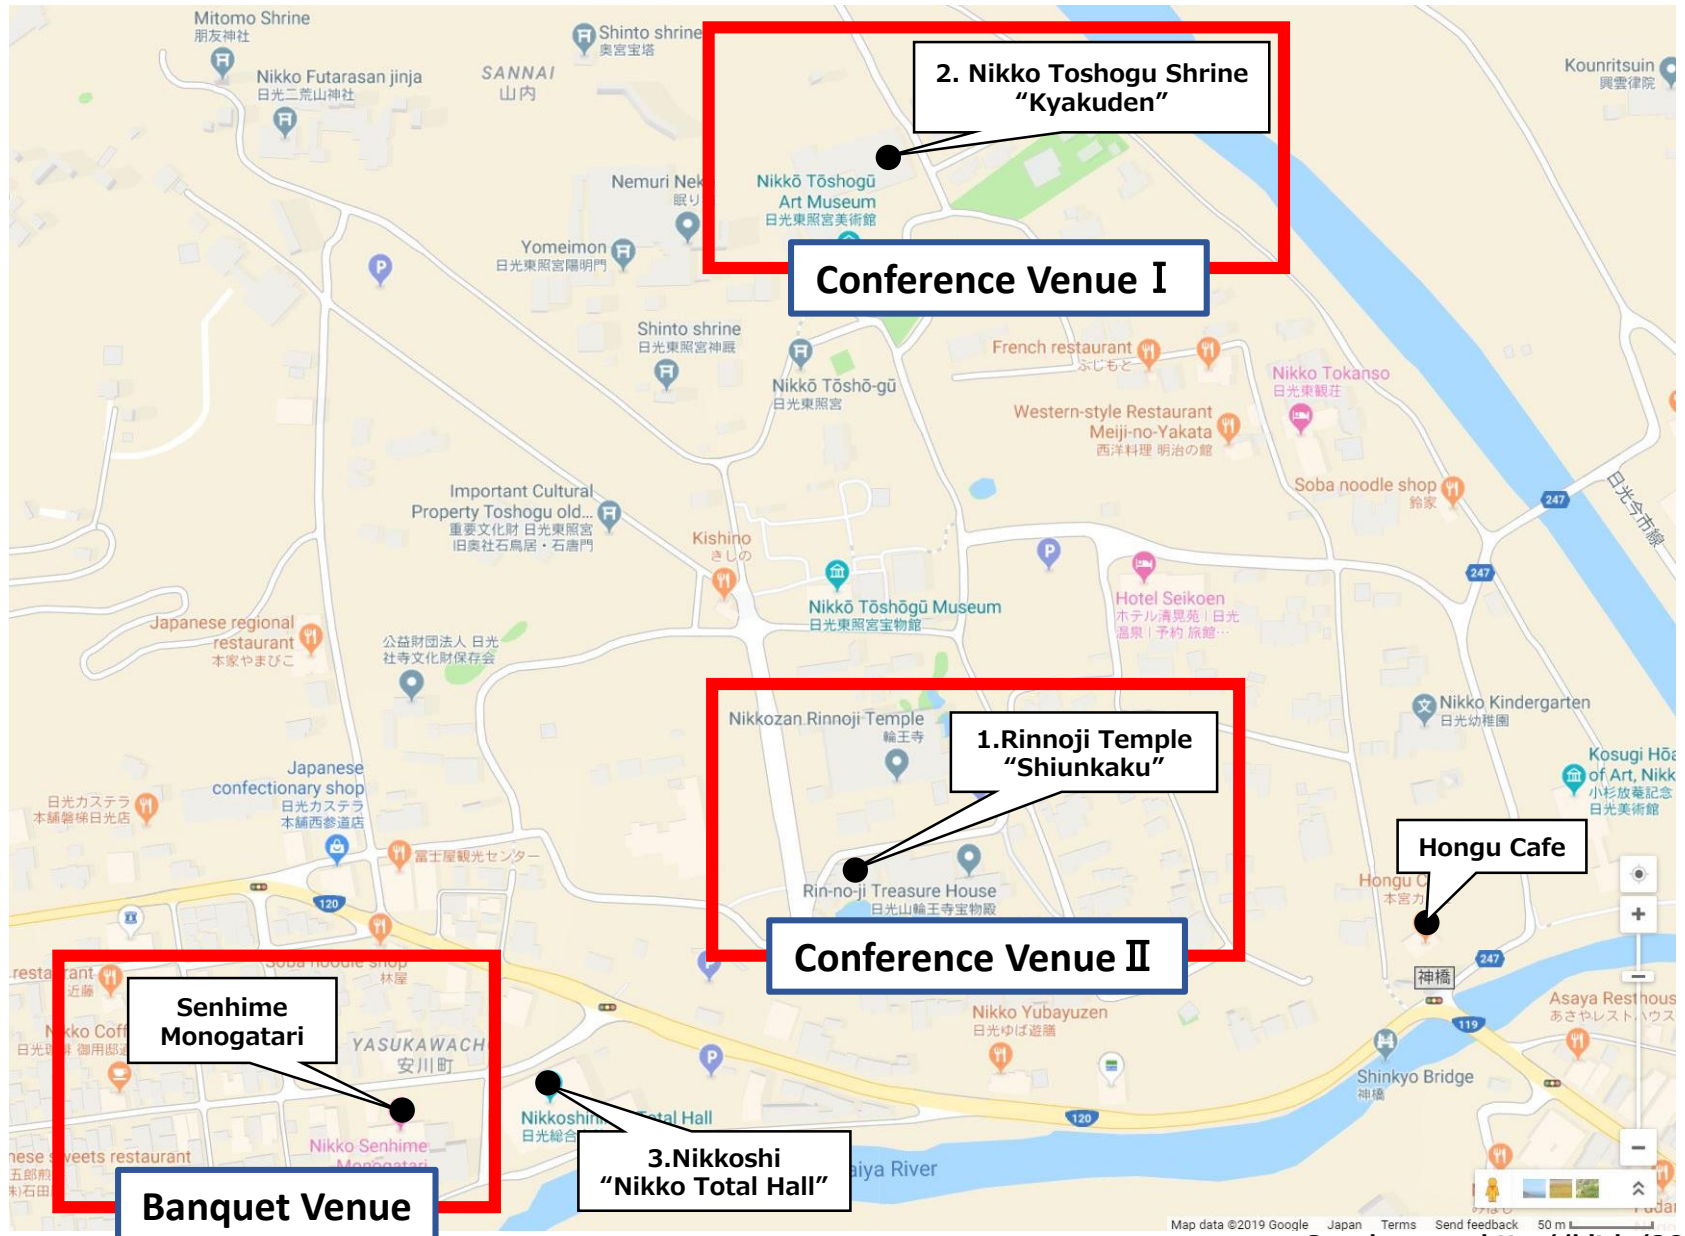

Detailed map

TJCAS2019 Venue

1-2 : 500m (8min)
1-3 : 650m (8min)
2-3 : 1100m (14min) ...on foot

Reference route

2-3 : 1100m (14min) ...on foot

Wide area map

Nikko Station - Nikko Toshogu : 2.2km (on foot :25min, by car :10min)

Important Notice

Hotel reservation around the venues at Nikko gradually becomes more difficult because August is the busy season.

Book your hotel during the conference (Aug. 19-21) as soon as possible.