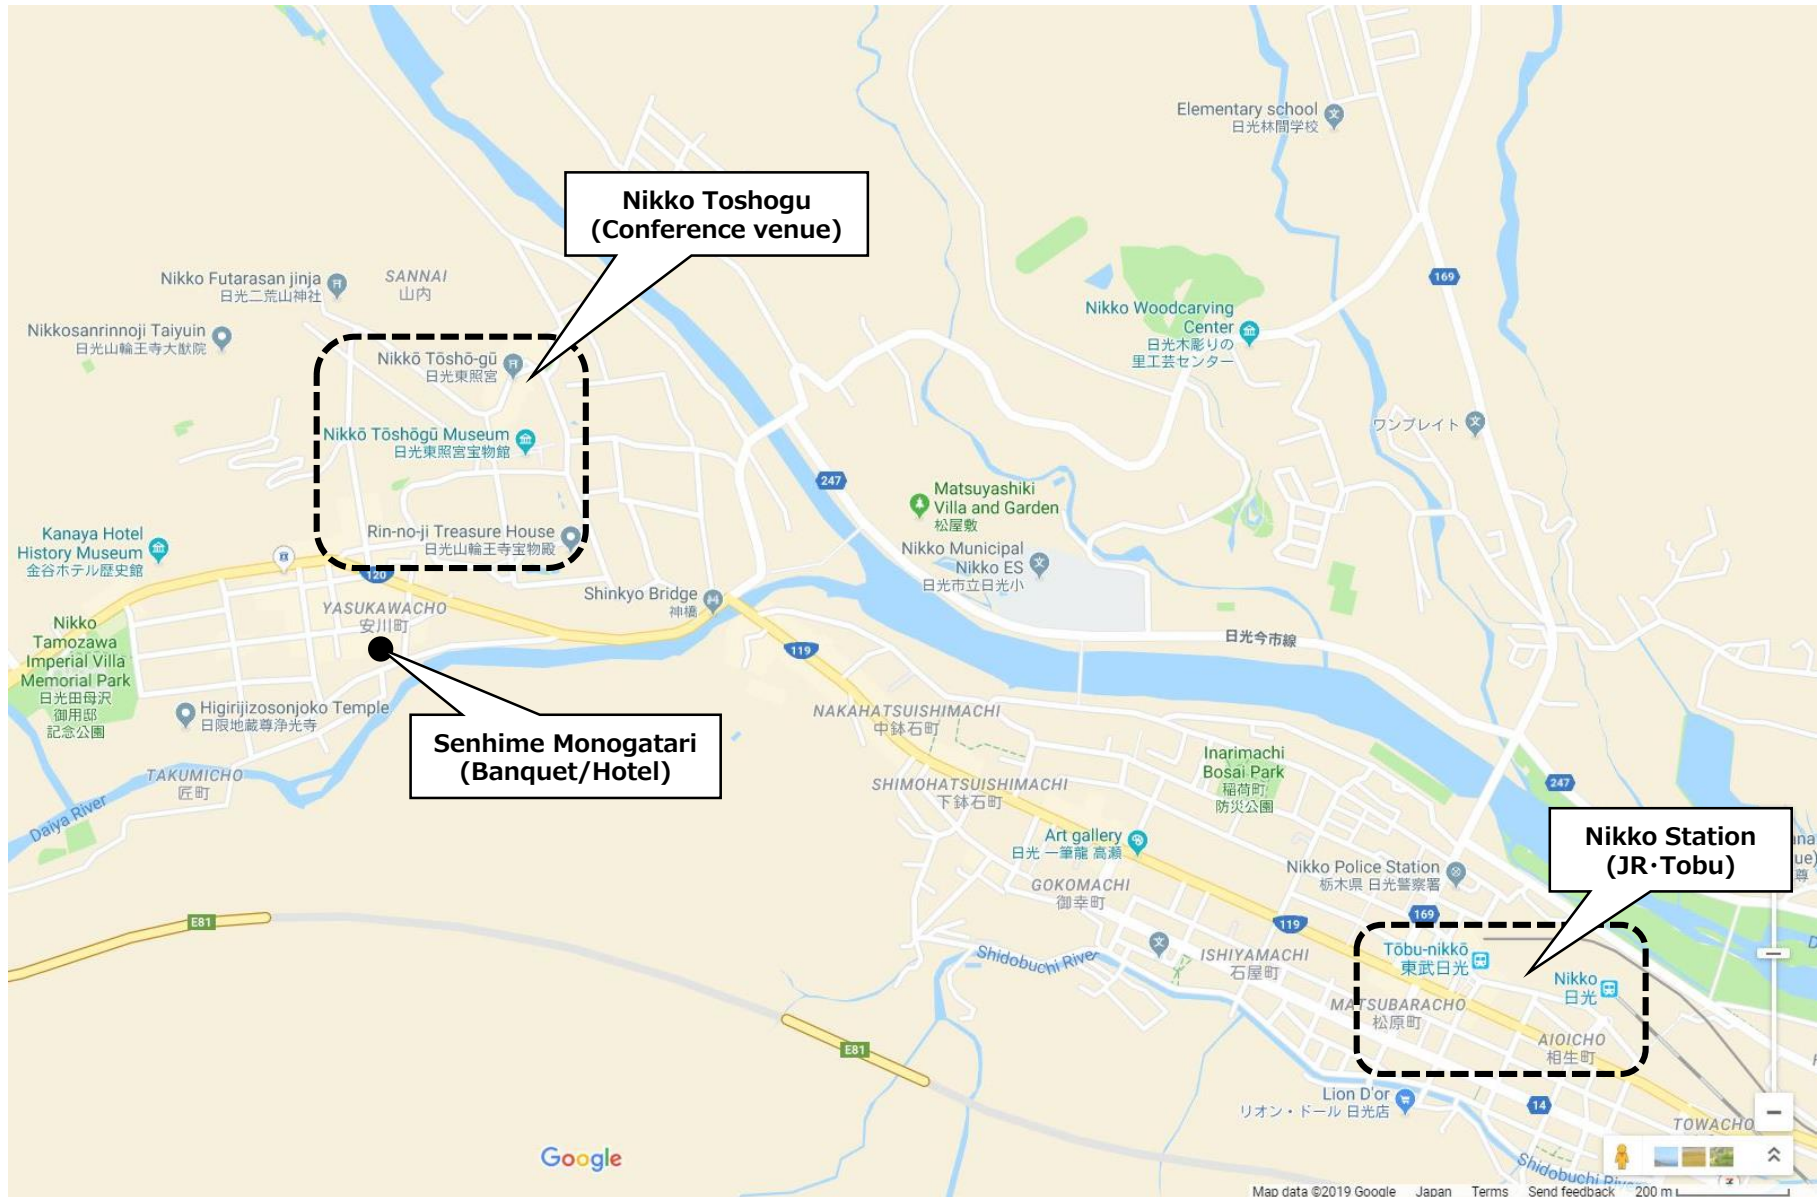

Detailed map

TJCAS2019 Venue

1-2 : 500m (8min)
1-3 : 650m (8min)
2-3 : 1100m (14min) ...on foot

Reference route

2-3 : 1100m (14min) ...on foot

Wide area map

Nikko Station - Nikko Toshogu : 2.2km (on foot :25min, by car :10min)

Important Notice

Hotel reservation around the venues at Nikko gradually becomes more difficult because August is the busy season.

Book your hotel during the conference (Aug. 19-21) as soon as possible.